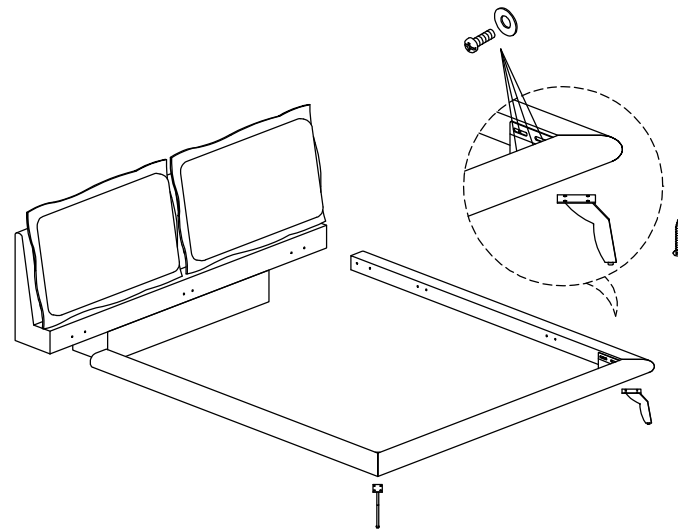

Detail of product assembly

Bring your own tools

straight
screwdriver

cross
screwdriver

Hardware inside

No.	Picture	SIZE	QTY	UNIT
1			4	PCS
2			6	PCS
3		M8*35	32	PCS
4			32	PCS
5			4	PCS
6			2	PCS
7			8	PCS

ITEM NO.	C556
NAME:	BED
PAGE:	1-1

STEP 1

STEP 2

STEP 3

STEP 4